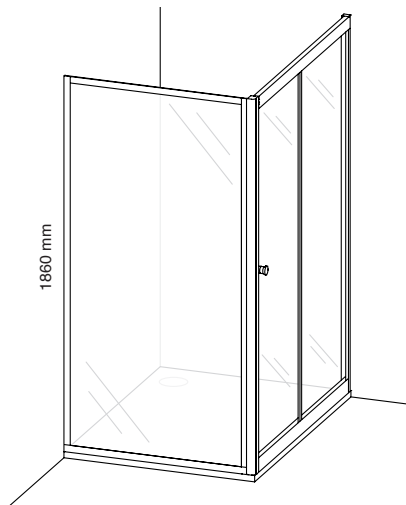

UNIVERSAL RETURN PANEL