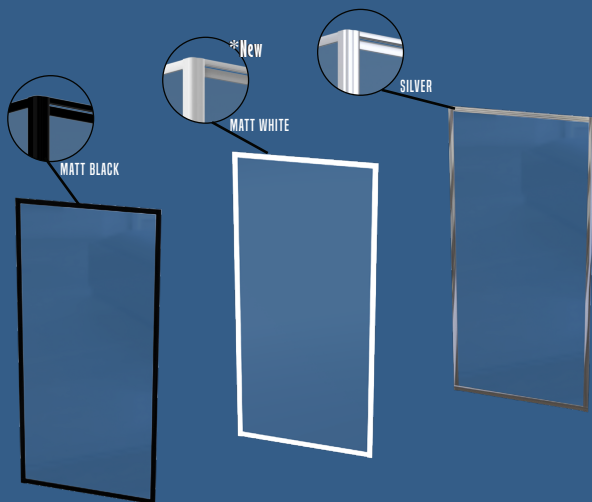

UNIVERSAL RETURN PANEL