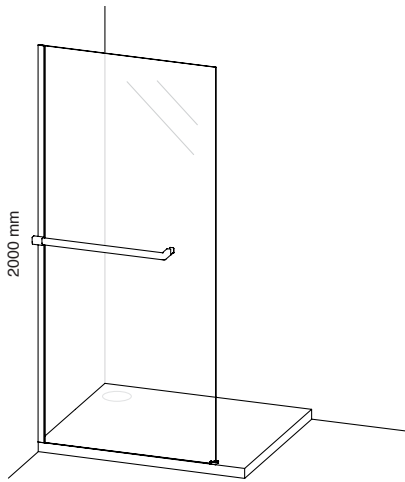

RADIANCE

*Back to wall Towel Rail Stabiliser