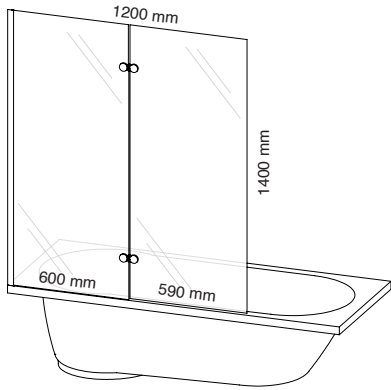

Silver	Black	White	Size
MCS12BSC	MCS12BC	MCS12MWC	1200*2000*8mm

Wall Distance	Opening
1000mm	600mm
1100mm	700mm
1200mm	800mm
1300mm	900mm
1400mm	1000mm

INSTALLATION OPTIONS

BENEFITS

Easy to
Install

Spares
readily
Available

MIKI FIXED BATH SCREEN

Silver Size
MBSSC 900*1400*8mm

BENEFITS

Easy to Install

Spares readily Available

8mm thick Glass

TODA FOLDING BATH SCREEN

Silver Size
TBSSC 1200*1400*6mm