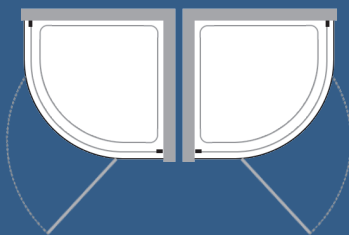

INSTALLATION OPTIONS