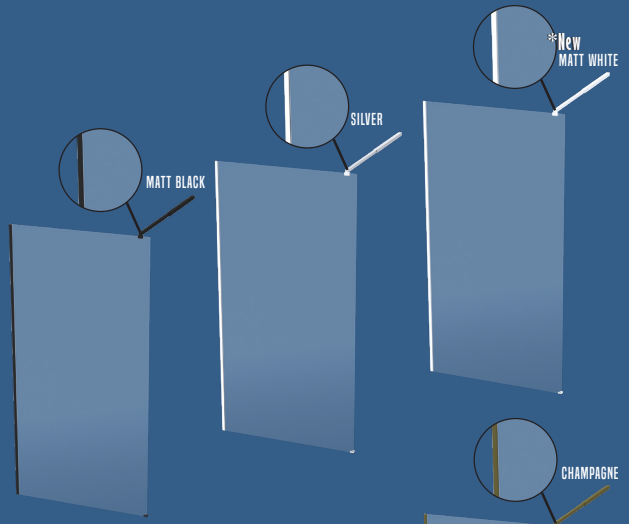

LECTRO SCREENS

*Universal Ceiling or Wall Arm
Arm adjustable from 710mm - 1200mm

INSTALLATION OPTIONS

PRODUCT FEATURES

- Telescopic stabiliser arm up to 1200mm
- Stabiliser ceiling or wall application
- Compensating channel
- Foot block Bracket

Easy to
Install

Spares readily
Available

8mm thick
Glass

Telescopic
Arm

BENEFITS

Silver	Black	White	Champagne	Size
LEWM80SC	LEWM80BC	LEWM80MWC		800*2000*8mm
LEWM90SC	LEWM90BC	LEWM90MWC		900*2000*8mm
LEWM10SC	LEWM10BC	LEWM10MWC	LEWM10CGC	1000*2000*8mm
LEWM11SC	LEWM11BC	LEWM11MWC		1100*2000*8mm
LEWM12SC	LEWM12BC	LEWM12MWC	LEWM12CGC	1200*2000*8mm
LEWM13SC	LEWM13BC	LEWM13MWC		1300*2000*8mm
LEWM14SC	LEWM14BC	LEWM14MWC		1400*2000*8mm
LEWM15SC	LEWM15BC	LEWM15MWC	LEWM15CGC	1500*2000*8mm