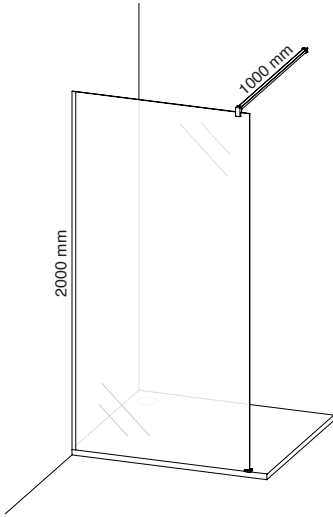

TRAY OPTIONS AVAILABLE

LIMA QUARTER ROUND 1000

90mm Waste Incl.

FRANCA QUARTER ROUND 900

90mm Waste Incl.

OPTIC SCREENS

INSTALLATION OPTIONS

PRODUCT FEATURES