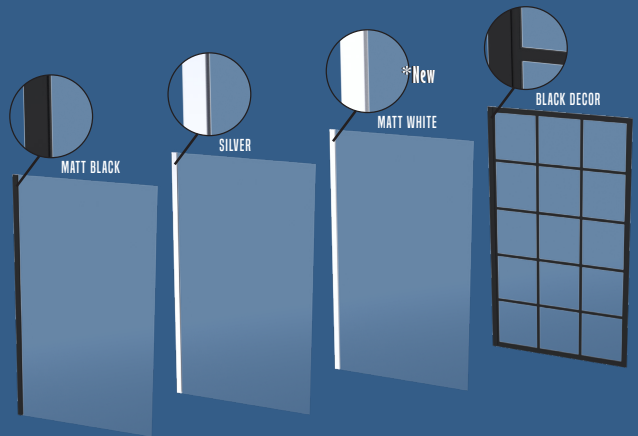

KOBE FIXED BATH SCREEN

Silver   Black   White   Decor   Size
KBSSC   KBSBC   KBSMWC   KDBSBC   800*1400*6mm

BENEFITS

Easy to Install

Spares readily Available

6mm thick Glass