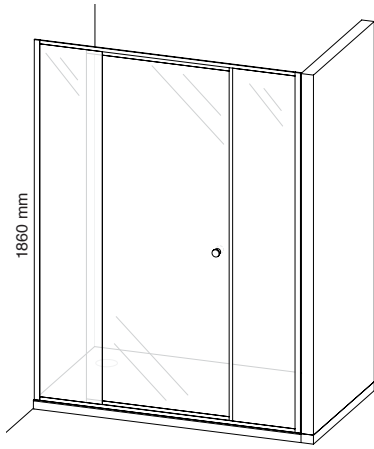

TRAY OPTIONS AVAILABLE

FRANCA SQUARE

800 x 800
900 x 900
1000 x 1000
90mm Waste Incl.

LIMA

800 x 800
900 x 900
50mm Waste Incl.

MONO

INSTALLATION OPTIONS

BENEFITS