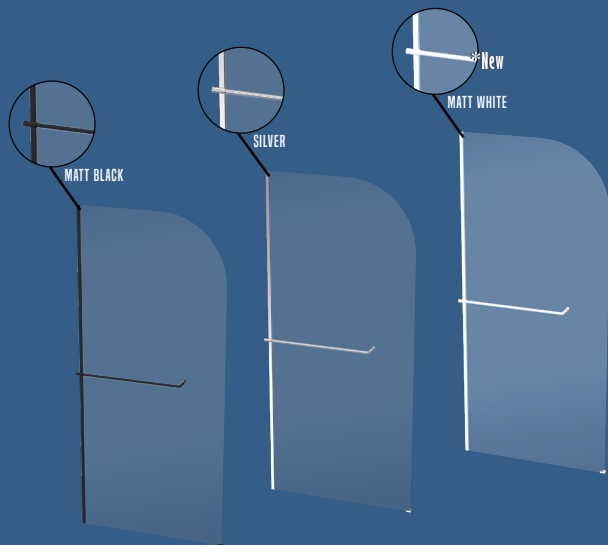

RSWM90MWC

RSWM10MWC

Size

900*2000*6mm

1000*2000*6mm

RADIANCE ARCH

**Back to wall Towel Rail Stabiliser*

INSTALLATION OPTIONS