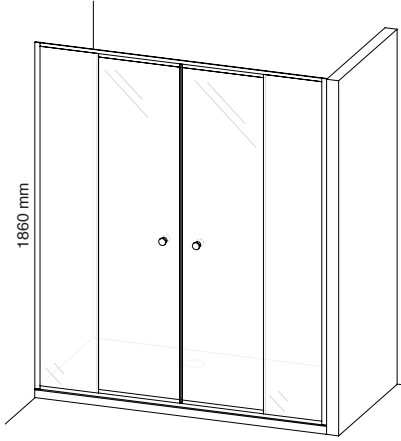

DUO SLIDE

INSTALLATION OPTIONS

BENEFITS

Easy to Install

Spares readily Available

5mm thick Glass

Superior Sliding System

Universal Return-Panel

Silver	Black	Adjustment
DUS17SC	DUS17BC	1600-1700
DUS18SC	DUS18BC	1700-1800
DUS19SC	DUS19BC	1800-1900
DUS20SC	DUS20BC	1900-2000