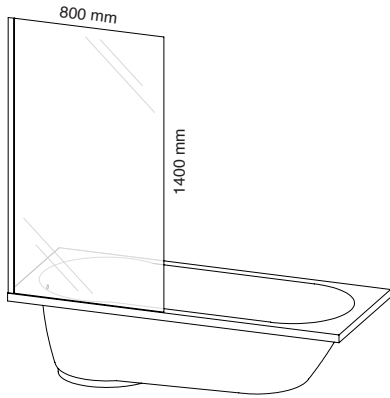

KOBE FIXED BATH SCREEN

Silver   Black   White   Decor   Size
KBSSC   KBSBC   KBSMWC   KDBSBC   800*1400*6mm

BENEFITS

Easy to Install

Spares readily Available

6mm thick Glass