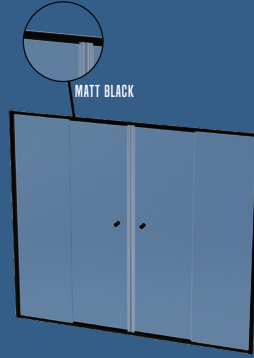

DUO SLIDE

INSTALLATION OPTIONS

BENEFITS

Easy to Install

Spares readily Available

5mm thick Glass

Superior Sliding System

Universal Return-Panel

Silver	Black	Adjustment
DUS17SC	DUS17BC	1600-1700
DUS18SC	DUS18BC	1700-1800
DUS19SC	DUS19BC	1800-1900
DUS20SC	DUS20BC	1900-2000