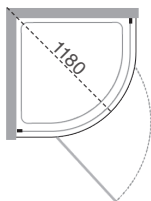

MATT BLACK

SILVER

INSTALLATION OPTIONS

BENEFITS

Easy to Install

Spares readily Available

6mm thick Glass

HALO QUARTER ROUND