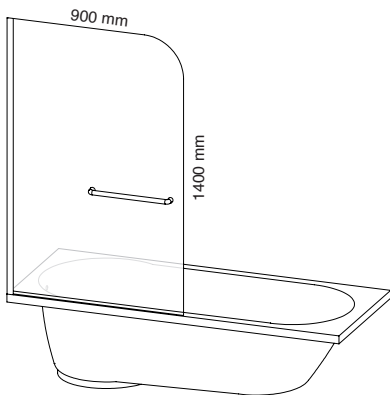

Silver	Black	White	Size
MCS12BSC	MCS12BC	MCS12MWC	1200*2000*8mm

Wall Distance	Opening
1000mm	600mm
1100mm	700mm
1200mm	800mm
1300mm	900mm
1400mm	1000mm

INSTALLATION OPTIONS

BENEFITS

Easy to
Install

Spares
readily
Available

8mm thick
Glass

Telescopic
Arm

KOBE FIXED BATH SCREEN

Silver Black White Decor Size
KBSSC KBSBC KBSMWC KDBSBC 800*1400*6mm

BENEFITS

Easy to Install

Spares readily Available

6mm thick Glass

MIKI FIXED BATH SCREEN

Silver Size
MBSSC 900*1400*8mm

BENEFITS

Easy to Install

Spares readily Available

8mm thick Glass

TODA FOLDING BATH SCREEN

Silver Size
TBSSC 1200*1400*6mm