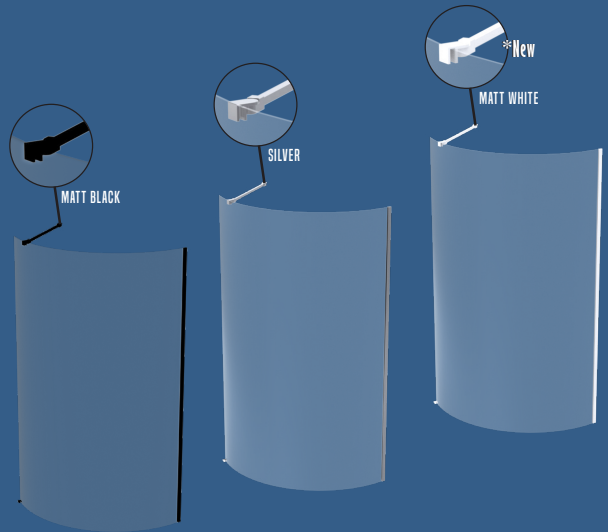

MAGNETO SCREENS

**Minimum installation is 1000mm
Universal Ceiling or Wall Arm
Arm adjustable from 710mm - 1200mm*

PRODUCT FEATURES

- Telescopic stabiliser arm up to 1200mm
- Compensating channel
- Foot block Bracket

Silver	Black	White	Size
MCS12BSC	MCS12BC	MCS12MWC	1200*2000*8mm

Wall Distance	Opening
1000mm	600mm
1100mm	700mm
1200mm	800mm
1300mm	900mm
1400mm	1000mm

INSTALLATION OPTIONS

BENEFITS

Easy to
Install

Spares
readily
Available