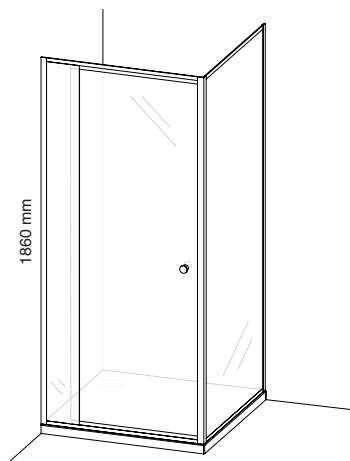

Easy to Install

Spares readily Available

6mm thick Glass

Superior Sliding System

MAXI TELESCOPIC

* Compensating channel and Glass overlay allows for adjustment according to sizes below

INSTALLATION OPTIONS

BENEFITS