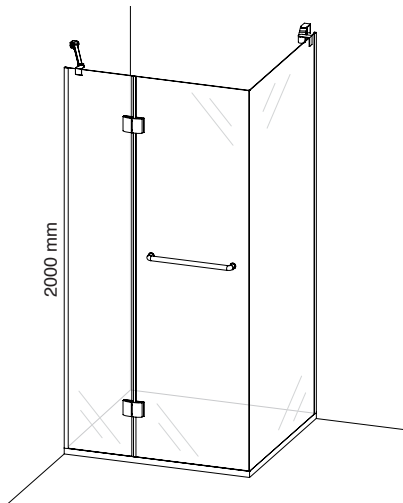

HALO 2.0

SEMI FRAME LESS

**Door can't be installed on its own. Must be installed with Panel.
Panel size is Buyers Preference*

PRODUCT FEATURES

- 45° Stabiliser arm x 2
- Compensating channel

Silver	Black	INFO	Size
H2.0SFD90SC	H2.0SFD90BC	Door Only	900
H2.0SFD10SC	H2.0SFD10BC	Door Only	1000
H2.0SFP90SC	H2.0SFP90BC	Panel Only	900
H2.0SFP10SC	H2.0SFP10BC	Panel Only	1000