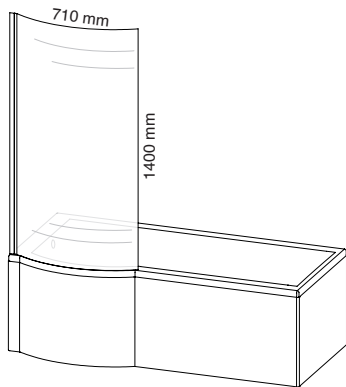

TOKYO FIXED BATH SCREEN

Silver   Black   White   Size
TKBSSC   TKBSBC   TKBSMWC   709*1400*6mm

BENEFITS

Easy to Install

Spares readily Available

6mm thick Glass

**Optional Bath - ASP
Freestanding or Built-In Bath available*