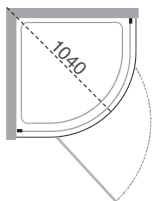

MATT BLACK

SILVER

INSTALLATION OPTIONS

BENEFITS

Easy to Install

Spares readily Available

6mm thick Glass

HALO QUARTER ROUND