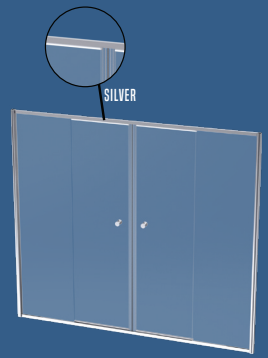

DUO SLIDE

INSTALLATION OPTIONS

BENEFITS

Easy to Install

Spares readily Available

5mm thick Glass

Superior Sliding System

Universal Return-Panel

Silver	Black	Adjustment
DUS17SC	DUS17BC	1600-1700
DUS18SC	DUS18BC	1700-1800
DUS19SC	DUS19BC	1800-1900
DUS20SC	DUS20BC	1900-2000