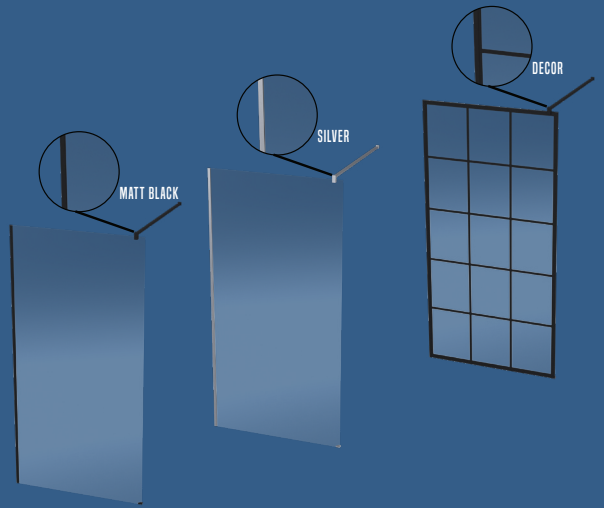

TRAY OPTIONS AVAILABLE

LIMA QUARTER ROUND 1000

90mm Waste Incl.

FRANCA QUARTER ROUND 900

90mm Waste Incl.

OPTIC SCREENS

INSTALLATION OPTIONS

PRODUCT FEATURES