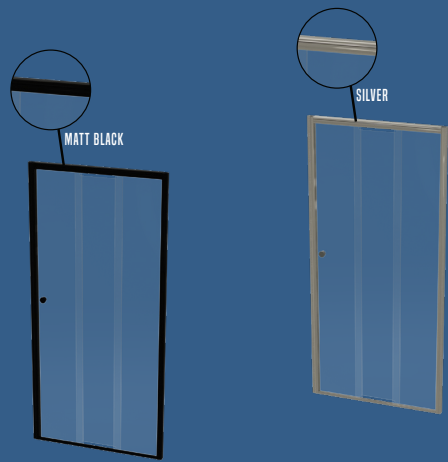

TRI SLIDE

INSTALLATION OPTIONS

BENEFITS

Easy to Install

Spares readily Available

5mm thick Glass

Universal Return-Panel

Superior Sliding System

Silver	Black	Adjustment
TRI90SC	TRI90SLBC	900
TRI10SC	TRI10SLBC	1000
TRI11SC	TRI11SLBC	1100