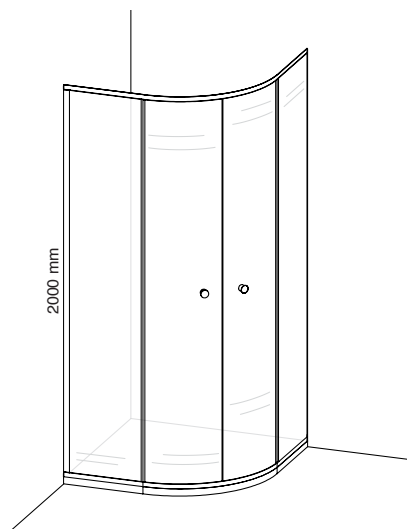

BENEFITS

Easy to Install

Spares readily Available

6mm thick Glass

Superior Sliding System

QUATRO CORNER ENTRY SLIDING

Silver	Black	Size
QQSSL90SC	QQSSL90BC	900*900
QQSSL10SC	QQSSL10BC	1000*1000

BENEFITS