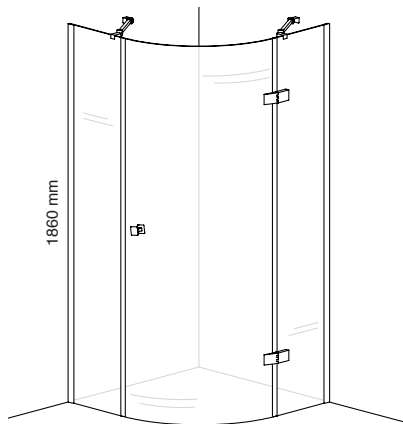

HALO QUARTER ROUND