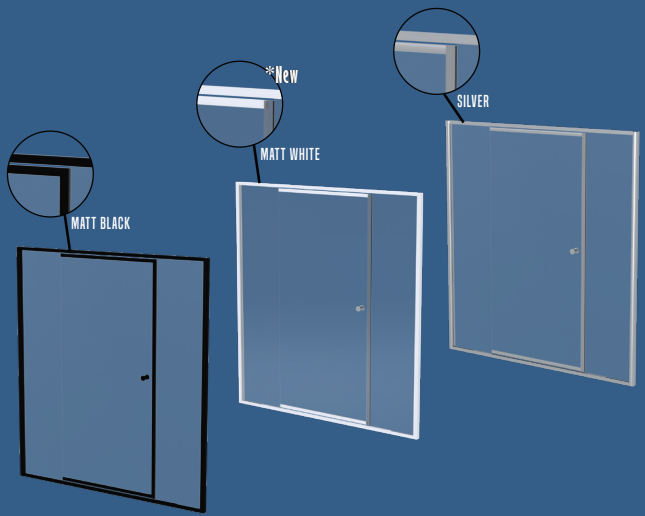

TRAY OPTIONS AVAILABLE

FRANCA SQUARE

800 x 800
900 x 900
1000 x 1000
90mm Waste Incl.

LIMA

800 x 800
900 x 900
50mm Waste Incl.

MONO

INSTALLATION OPTIONS

BENEFITS