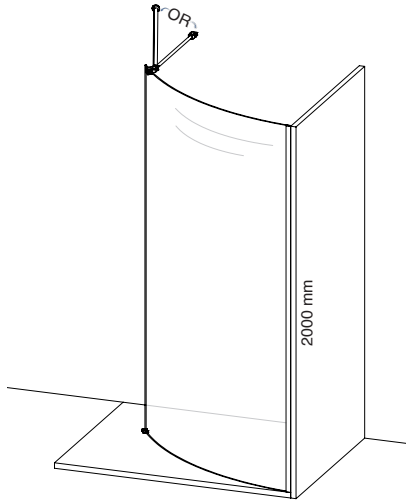

Spares
readily
Available

6mm thick
Glass

Black

RSWM10BO

Champagne

RSWM10CO

Size

1000*2000*6mm

MAGNETO SCREENS

**Minimum installation is 1000mm
Universal Ceiling or Wall Arm
Arm adjustable from 710mm - 1200mm*

PRODUCT FEATURES

- Telescopic stabiliser arm up to 1200mm
- Compensating channel
- Foot block Bracket