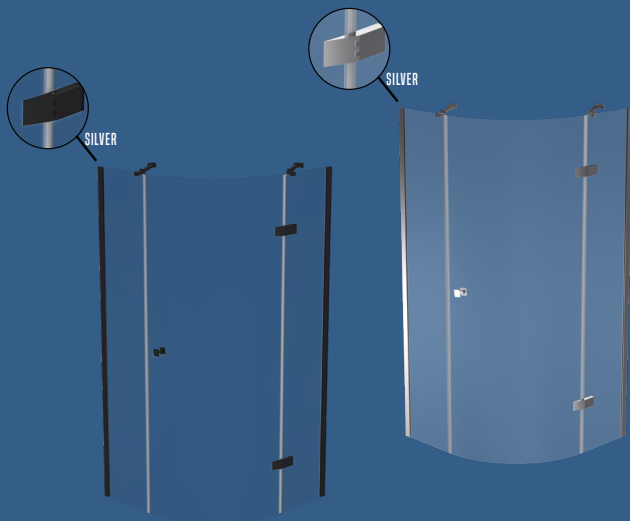

MATT BLACK

SILVER

INSTALLATION OPTIONS

BENEFITS

Easy to Install

Spares readily Available

6mm thick Glass

HALO QUARTER ROUND