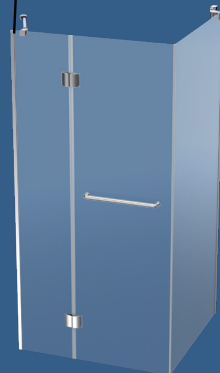

HALO 2.0

SEMI FRAME LESS

**Door can't be installed on its own. Must be installed with Panel.
Panel size is Buyers Preference*

PRODUCT FEATURES

- 45° Stabiliser arm x 2
- Compensating channel

Silver	Black	INFO	Size
H2.0SFD90SC	H2.0SFD90BC	Door Only	900
H2.0SFD10SC	H2.0SFD10BC	Door Only	1000
H2.0SFP90SC	H2.0SFP90BC	Panel Only	900
H2.0SFP10SC	H2.0SFP10BC	Panel Only	1000

SILVER

INSTALLATION OPTIONS

BENEFITS

Easy to Install

Spares readily Available

6mm thick Glass