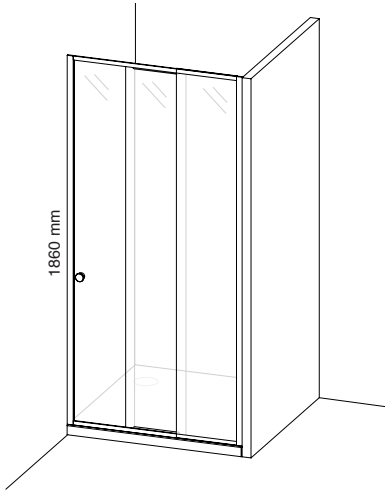

TRI SLIDE

INSTALLATION OPTIONS

BENEFITS

Easy to Install

Spares readily Available

5mm thick Glass

Universal Return-Panel

Superior Sliding System

Silver	Black	Adjustment
TRI90SC	TRI90SLBC	900
TRI10SC	TRI10SLBC	1000
TRI11SC	TRI11SLBC	1100