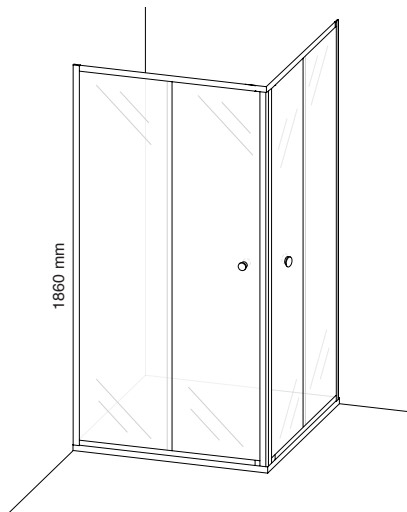

5mm thick Glass

Universal Return-Panel

Superior Sliding System

Silver	Black	Adjustment
TRI90SC	TRI90SLBC	900
TRI10SC	TRI10SLBC	1000
TRI11SC	TRI11SLBC	1100

CORNER ENTRY SLIDING

Silver	Black	Size	Adjustment
CES90SC	CES90BC	900*900	850 - 900
CES10SC	CES10BC	1000*1000	950-1000
CES12SC	CES12BC	1200*1200	1150-1200