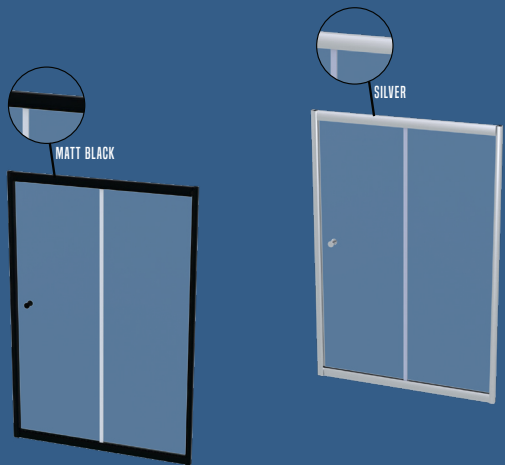

FINESTRA

SHOWER SOLUTIONS

**MANUFACTURED IN
SOUTH AFRICA**

BI SLIDE

* Installation can be left or right opening

INSTALLATION OPTIONS

BENEFITS

Easy to Install