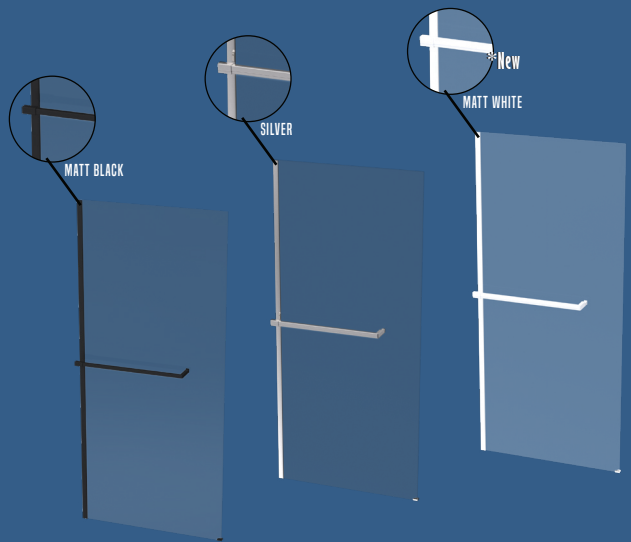

INSTALLATION OPTIONS