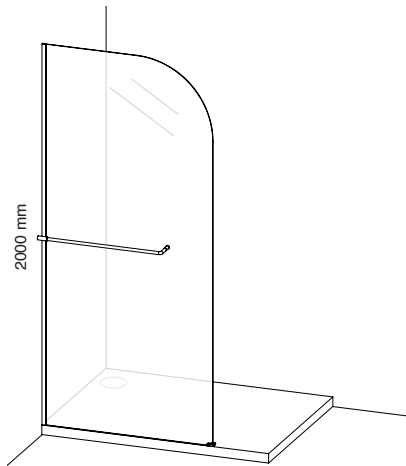

RSWM90MWC

RSWM10MWC

Size

900*2000*6mm

1000*2000*6mm

RADIANCE ARCH

**Back to wall Towel Rail Stabiliser*

INSTALLATION OPTIONS