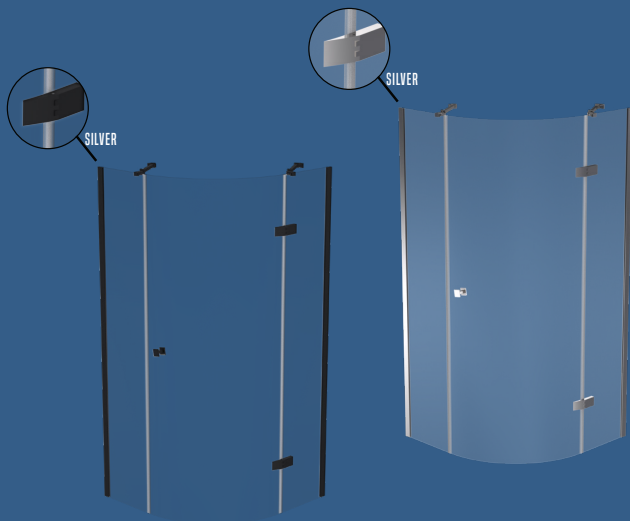

INSTALLATION OPTIONS

BENEFITS

Easy to Install

Spares readily Available

6mm thick Glass

HALOQUARTER ROUND

INSTALLATION OPTIONS

PRODUCT FEATURES