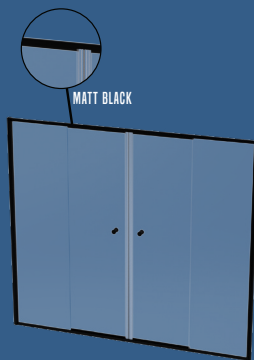

DUO SLIDE

INSTALLATION OPTIONS

BENEFITS

Easy to Install

Spares readily Available

5mm thick Glass

Superior Sliding System

Universal Return-Panel

Silver	Black	Adjustment
DUS17SC	DUS17BC	1600-1700
DUS18SC	DUS18BC	1700-1800
DUS19SC	DUS19BC	1800-1900
DUS20SC	DUS20BC	1900-2000