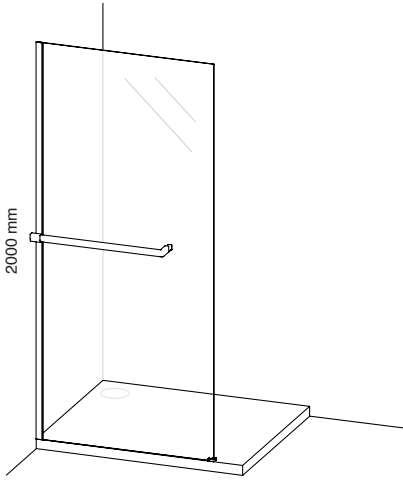

RADIANCE

*Back to wall Towel Rail Stabiliser