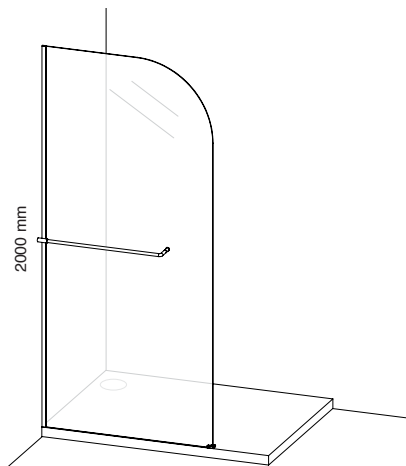

RSWM90MWC

RSWM10MWC

Size

900*2000*6mm

1000*2000*6mm

RADIANCE ARCH

*Back to wall Towel Rail Stabiliser

INSTALLATION OPTIONS