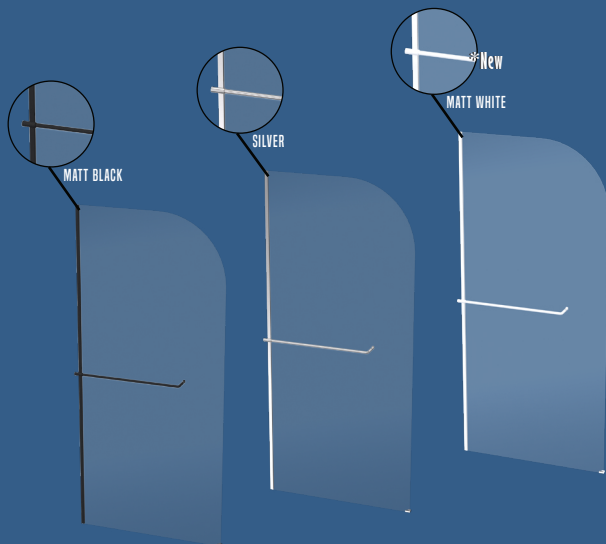

RSWM90MWC

RSWM10MWC

Size

900*2000*6mm

1000*2000*6mm

RADIANCE ARCH

*Back to wall Towel Rail Stabiliser

INSTALLATION OPTIONS