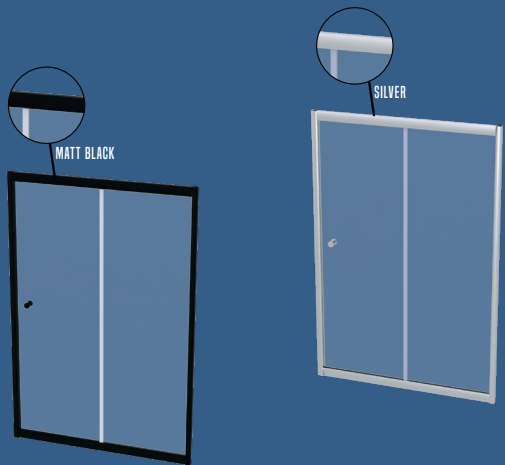

FINESTRA

SHOWER SOLUTIONS

**MANUFACTURED IN
SOUTH AFRICA**

BI SLIDE

* Installation can be left or right opening

INSTALLATION OPTIONS

BENEFITS

Easy to Install

Spares readily Available

6mm thick Glass

Superior Sliding System

Universal Return-Panel

Silver	Black	Adjustment
BIS12SC	BIS12BC	1100-1200
BIS13SC	BIS13BC	1200-1300
BIS14SC	BIS14BC	1300-1400
BIS15SC	BIS15BC	1400-1500
BIS16SC	BIS16BC	1500-1600