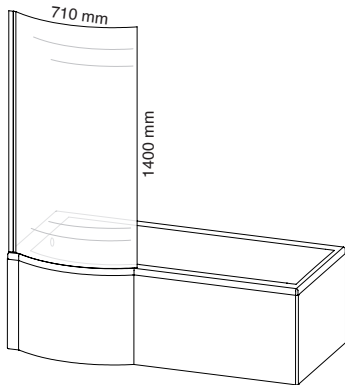

TOKYO FIXED BATH SCREEN

Silver   Black   White   Size
TKBSSC   TKBSBC   TKBSMWC   709*1400*6mm

BENEFITS

Easy to Install

Spares readily Available

6mm thick Glass

**Optional Bath - ASP
Freestanding or Built-In Bath available*