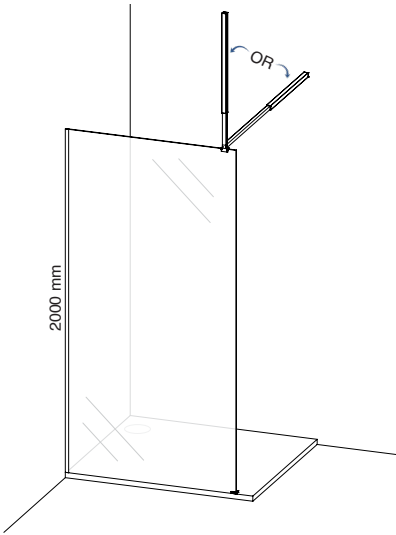

6mm thick Glass

Silver	Black	Décor	Size
OSWM90SC	OSWM90BC	OSWM90DC	900*2000*6MM
OSWM10SC	OSWM10BC	OSWM90DC	1000*2000*6MM
		OSWM12DC	1200*2000*8MM

TRAY OPTIONS AVAILABLE

CALI

1200 x 800

LECTRO SCREENS

*Universal Ceiling or Wall Arm
Arm adjustable from 710mm - 1200mm