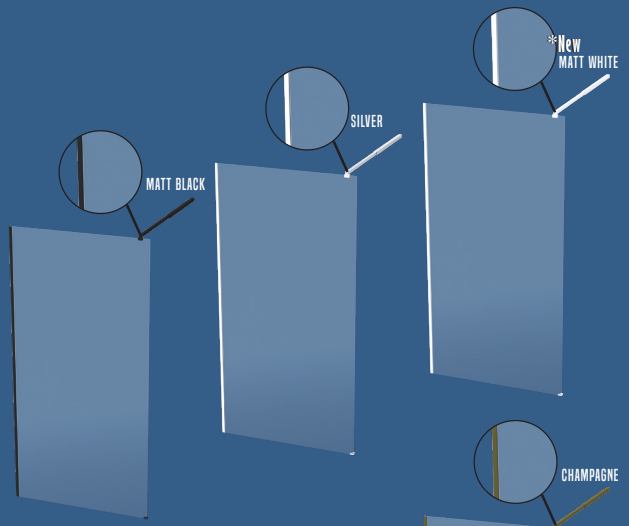

LECTRO SCREENS

*Universal Ceiling or Wall Arm
Arm adjustable from 710mm - 1200mm

INSTALLATION OPTIONS

PRODUCT FEATURES

- Telescopic stabiliser arm up to 1200mm
- Stabiliser ceiling or wall application
- Compensating channel
- Foot block Bracket

Easy to
Install

Spares readily
Available

8mm thick
Glass

Telescopic
Arm

BENEFITS

Silver	Black	White	Champagne	Size
LEWM80SC	LEWM80BC	LEWM80MWC		800*2000*8mm
LEWM90SC	LEWM90BC	LEWM90MWC		900*2000*8mm
LEWM10SC	LEWM10BC	LEWM10MWC	LEWM10CGC	1000*2000*8mm
LEWM11SC	LEWM11BC	LEWM11MWC		1100*2000*8mm
LEWM12SC	LEWM12BC	LEWM12MWC	LEWM12CGC	1200*2000*8mm
LEWM13SC	LEWM13BC	LEWM13MWC		1300*2000*8mm
LEWM14SC	LEWM14BC	LEWM14MWC		1400*2000*8mm
LEWM15SC	LEWM15BC	LEWM15MWC	LEWM15CGC	1500*2000*8mm