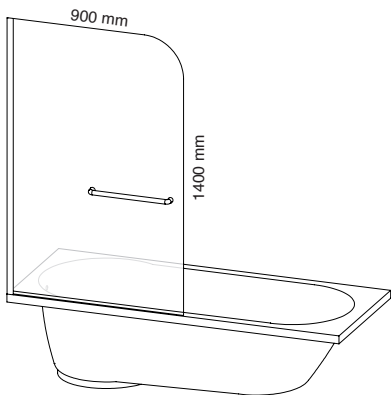

INSTALLATION OPTIONS

BENEFITS

Easy to
Install

Spares
readily
Available

8mm thick
Glass

Telescopic
Arm

KOBE FIXED BATH SCREEN

Silver Black White Decor Size
 KBSSC KBSBC KBSMWC KDBSBC 800*1400*6mm

BENEFITS

Easy to Install

Spares readily Available

6mm thick Glass

MIKI FIXED BATH SCREEN

Silver Size
 MBSSC 900*1400*8mm

BENEFITS

Easy to Install

Spares readily Available

8mm thick Glass

TODA FOLDING BATH SCREEN

Silver Size
TBSSC 1200*1400*6mm

BENEFITS

Easy to Install

Spares readily Available

6mm thick Glass