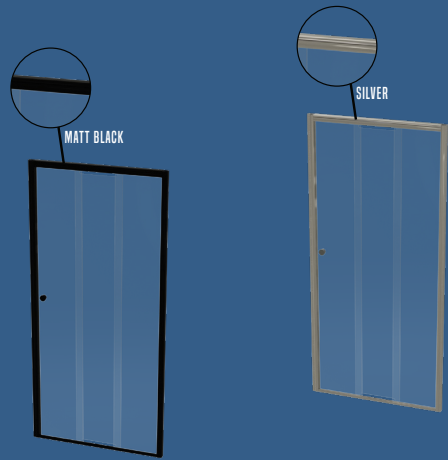

TRI SLIDE

INSTALLATION OPTIONS

BENEFITS

Easy to Install

Spares readily Available

5mm thick Glass

Universal Return-Panel

Superior Sliding System

Silver	Black	Adjustment
TRI90SC	TRI90SLBC	900
TRI10SC	TRI10SLBC	1000
TRI11SC	TRI11SLBC	1100