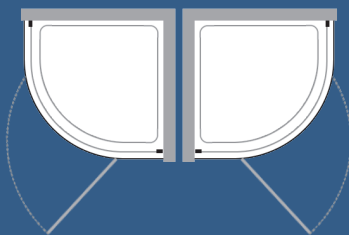

INSTALLATION OPTIONS

BENEFITS

Easy to Install

Spares readily Available

6mm thick Glass

HALOQUARTER ROUND

INSTALLATION OPTIONS

PRODUCT FEATURES