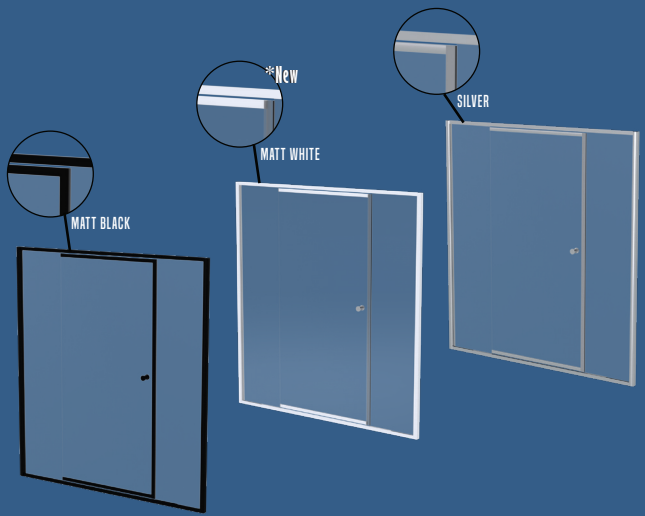

TRAY OPTIONS AVAILABLE

FRANCA SQUARE

800 x 800
900 x 900
1000 x 1000
50mm Waste Incl.

LIMA

800 x 800
900 x 900
50mm Waste Incl.

MONO

INSTALLATION OPTIONS

BENEFITS