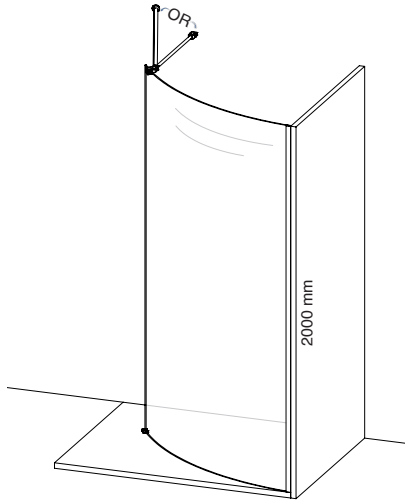

Black

RSWM10BO

Champagne

RSWM10CO

Size

1000*2000*6mm

MAGNETO SCREENS

**Minimum installation is 1000mm
Universal Ceiling or Wall Arm
Arm adjustable from 710mm - 1200mm*