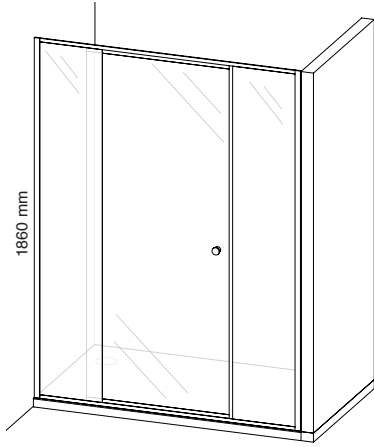

TRAY OPTIONS AVAILABLE

FRANCA SQUARE

800 x 800
900 x 900
1000 x 1000
50mm Waste Incl.

LIMA

800 x 800
900 x 900
50mm Waste Incl.

MONO

INSTALLATION OPTIONS

BENEFITS