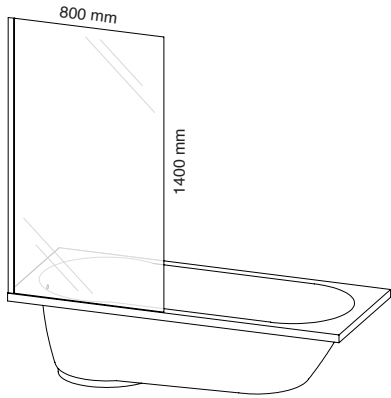

INSTALLATION OPTIONS

BENEFITS

Easy to
Install

Spares
readily
Available

8mm thick
Glass

Telescopic
Arm

KOBE FIXED BATH SCREEN

Silver Black White Decor Size
 KBSSC KBSBC KBSMWC KDBSBC 800*1400*6mm

BENEFITS

Easy to Install

Spares readily Available

6mm thick Glass

MIKI FIXED BATH SCREEN

Silver Size
 MBSSC 900*1400*8mm

BENEFITS

Easy to Install