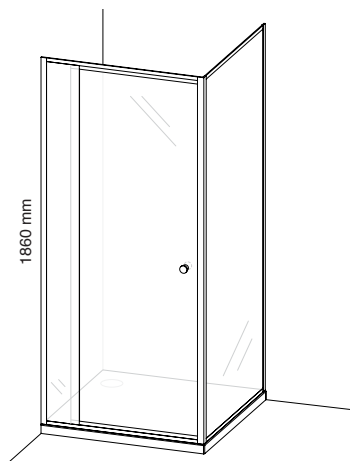

MAXI TELESCOPIC

* Compensating channel and Glass overlay allows for adjustment according to sizes below