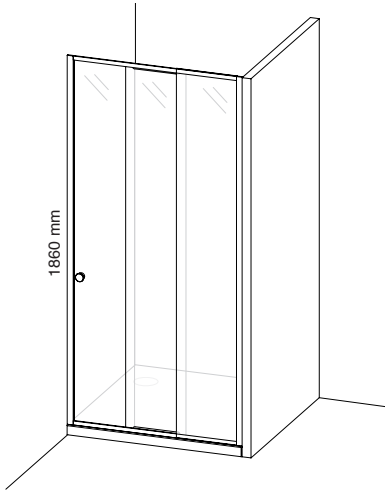

TRI SLIDE

INSTALLATION OPTIONS

BENEFITS

Easy to Install

Spares readily Available

5mm thick Glass

Universal Return-Panel

Superior Sliding System

Silver	Black	Adjustment
TRI90SC	TRI90SLBC	900
TRI10SC	TRI10SLBC	1000
TRI11SC	TRI11SLBC	1100