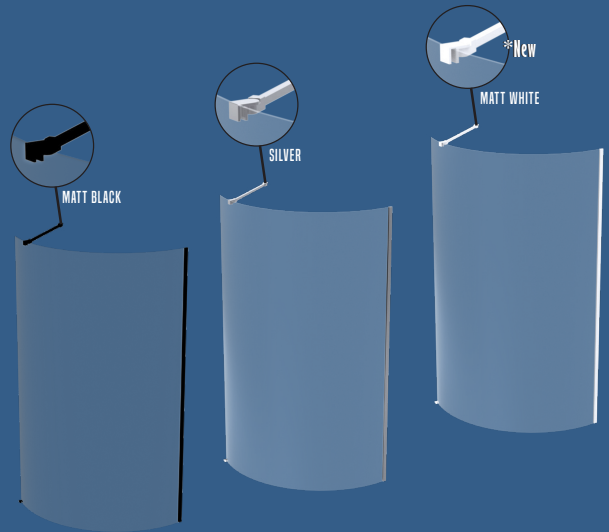

MAGNETO SCREENS

**Minimum installation is 1000mm
Universal Ceiling or Wall Arm
Arm adjustable from 710mm - 1200mm*

PRODUCT FEATURES

- Telescopic stabiliser arm up to 1200mm
- Compensating channel
- Foot block Bracket

Silver	Black	White	Size
MCS12BSC	MCS12BC	MCS12MWC	1200*2000*8mm

Wall Distance	Opening
1000mm	600mm
1100mm	700mm
1200mm	800mm
1300mm	900mm
1400mm	1000mm

INSTALLATION OPTIONS

BENEFITS

Easy to
Install

Spares
readily
Available

8mm thick
Glass

Telescopic
Arm