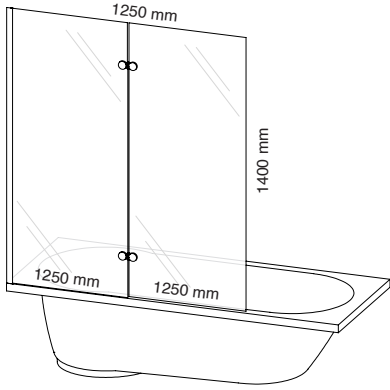

BENEFITS

Easy to Install

Spares readily Available

6mm thick Glass

MIKI FIXED BATH SCREEN

Silver Size
 MBSSC 900*1400*8mm

BENEFITS

Easy to Install

Spares readily Available

8mm thick Glass

TODA FOLDING BATH SCREEN

Silver Size
TBSSC 1200*1400*6mm

BENEFITS

Easy to Install

Spares readily Available

6mm thick Glass