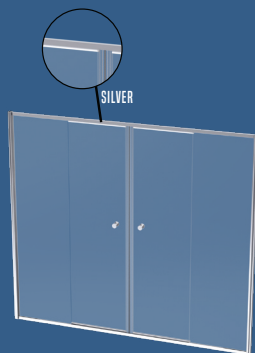

DUO SLIDE

INSTALLATION OPTIONS

BENEFITS

Easy to Install

Spares readily Available

5mm thick Glass

Superior Sliding System

Universal Return-Panel

Silver	Black	Adjustment
DUS17SC	DUS17BC	1600-1700
DUS18SC	DUS18BC	1700-1800
DUS19SC	DUS19BC	1800-1900
DUS20SC	DUS20BC	1900-2000