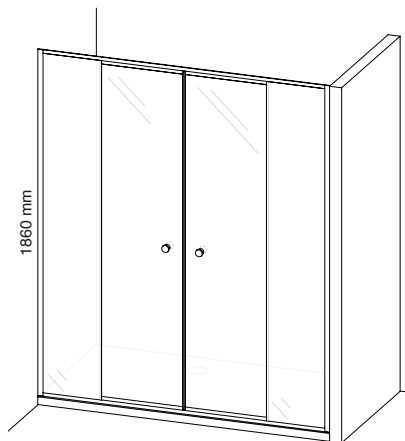

DUO SLIDE

INSTALLATION OPTIONS

BENEFITS

Easy to Install

Spares readily Available

5mm thick Glass

Superior Sliding System

Universal Return-Panel

Silver	Black	Adjustment
DUS17SC	DUS17BC	1600-1700
DUS18SC	DUS18BC	1700-1800
DUS19SC	DUS19BC	1800-1900
DUS20SC	DUS20BC	1900-2000