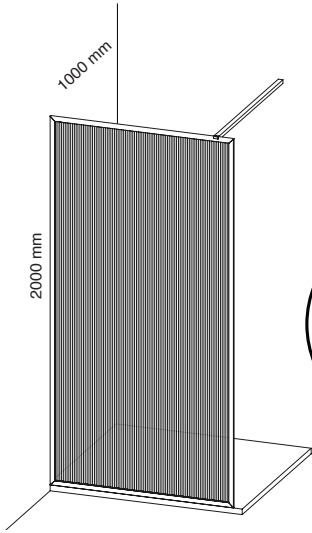

REED SCREENS