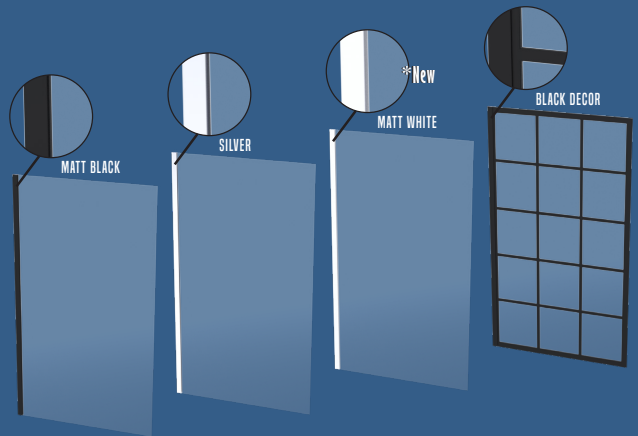

INSTALLATION OPTIONS

BENEFITS

Easy to
Install

Spares
readily
Available

8mm thick
Glass

Telescopic
Arm

KOBE FIXED BATH SCREEN

Silver Black White Decor Size
 KBSSC KBSBC KBSMWC KDBSBC 800*1400*6mm